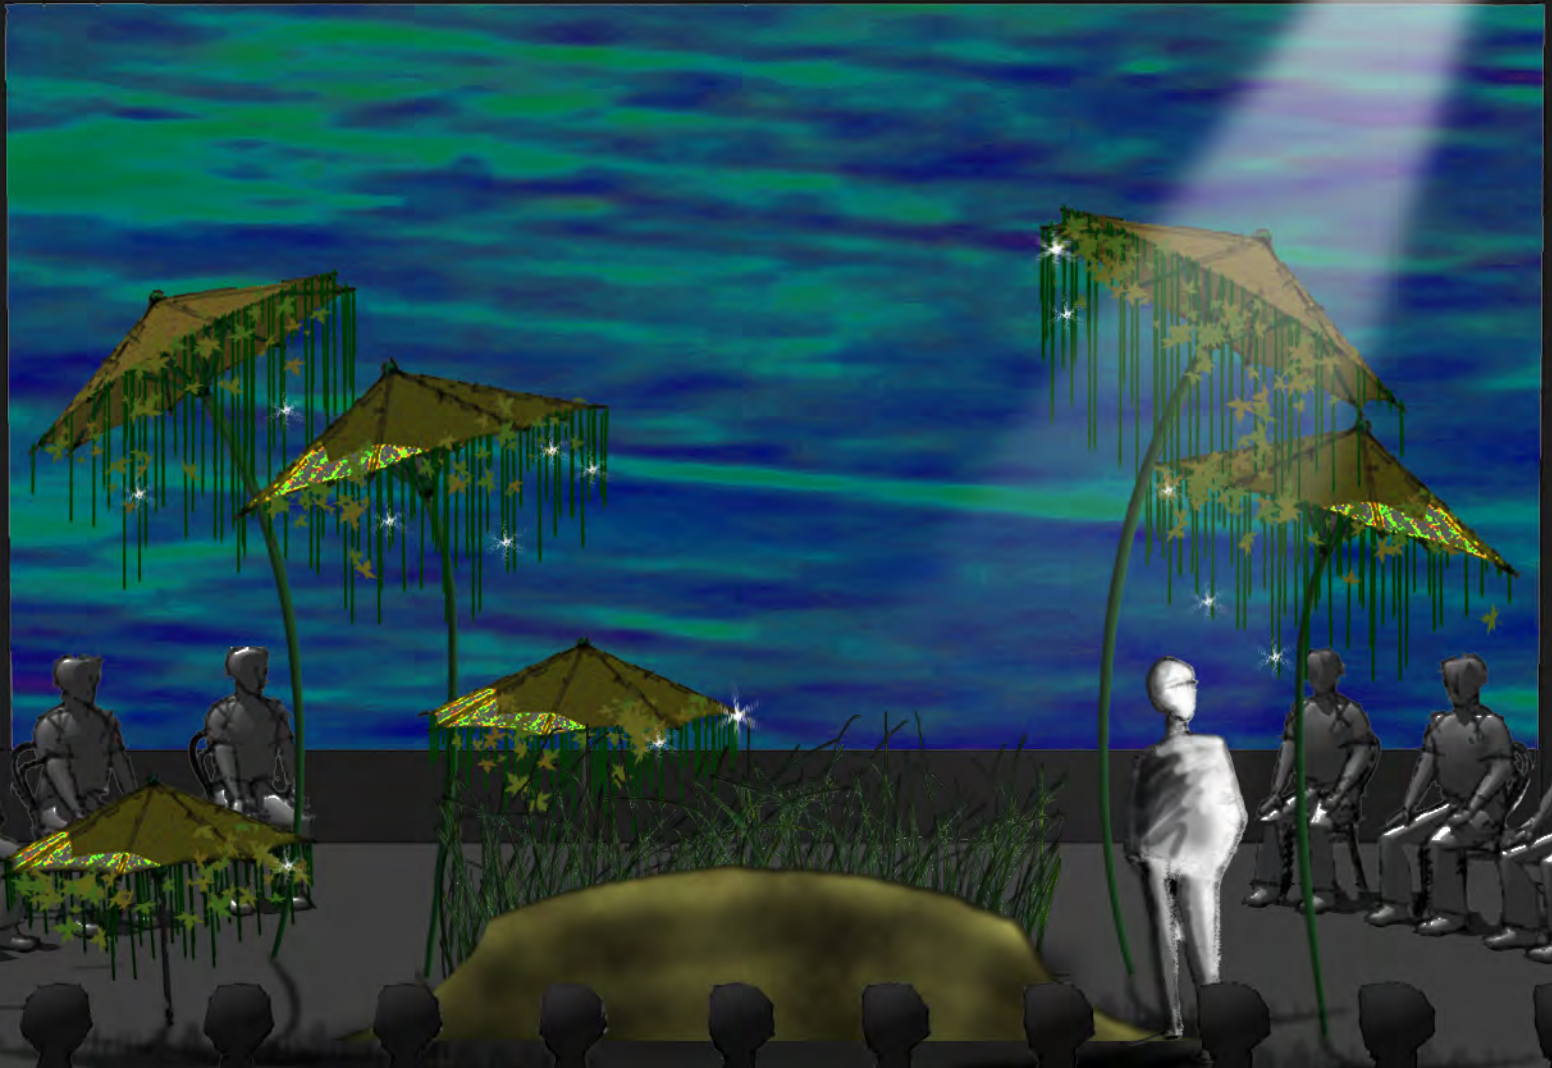

the
CALICO BUFFALO

a musical!

preliminary sketches
4/26/15

Gathering Place

Written by EJ Stapleton
Directed by Craig George
Design by Robert Mark Morgan

bridge position

the
CALICO BUFFALO

a musical!

preliminary sketches
4/26/15

bridge position

Birthing Place
(strands of twill tape on 'trees' catch light for magic look)

Written by EJ Stapleton
Directed by Craig George
Design by Robert Mark Morgan

the
CALICO BUFFALO

a musical!

preliminary sketches
4/26/15

Birthing Place

(pg 11 - a star pulses)

Written by EJ Stapleton
Directed by Craig George
Design by Robert Mark Morgan

bridge position

the
CALICO BUFFALO

a musical!

a musical!

preliminary sketches
4/26/15

Wolflands

(appearance of the Ancient One)

Written by EJ Stapleton
Directed by Craig George
Design by Robert Mark Morgan

bridge position

the
CALICO BUFFALO

a musical!