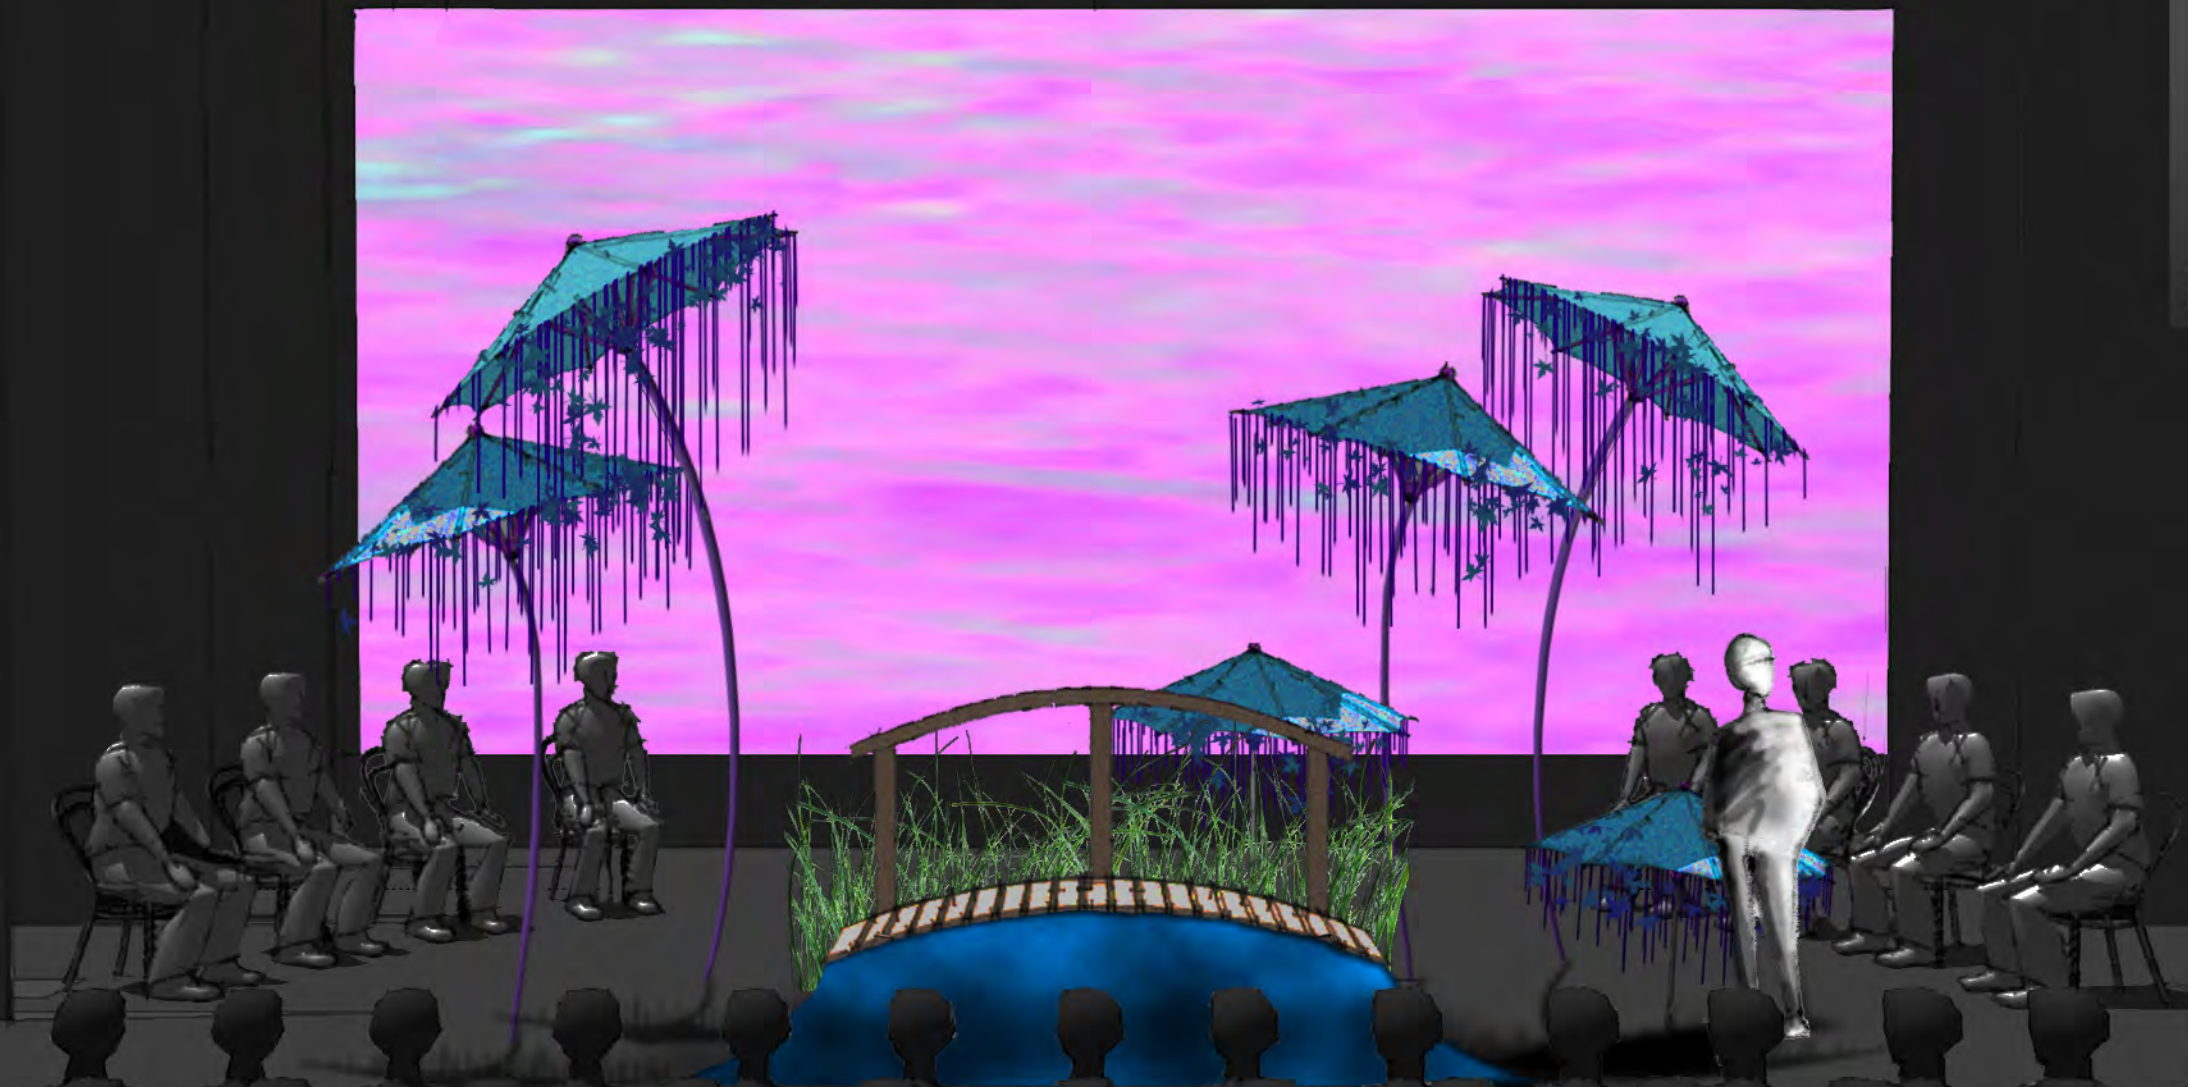

the
CALICO BUFFALO

a musical!

preliminary sketches
4/26/15

The Pond
(reposition of 'trees', reveal of bridge, add fabric 'water')

Written by EJ Stapleton
Directed by Craig George
Design by Robert Mark Morgan