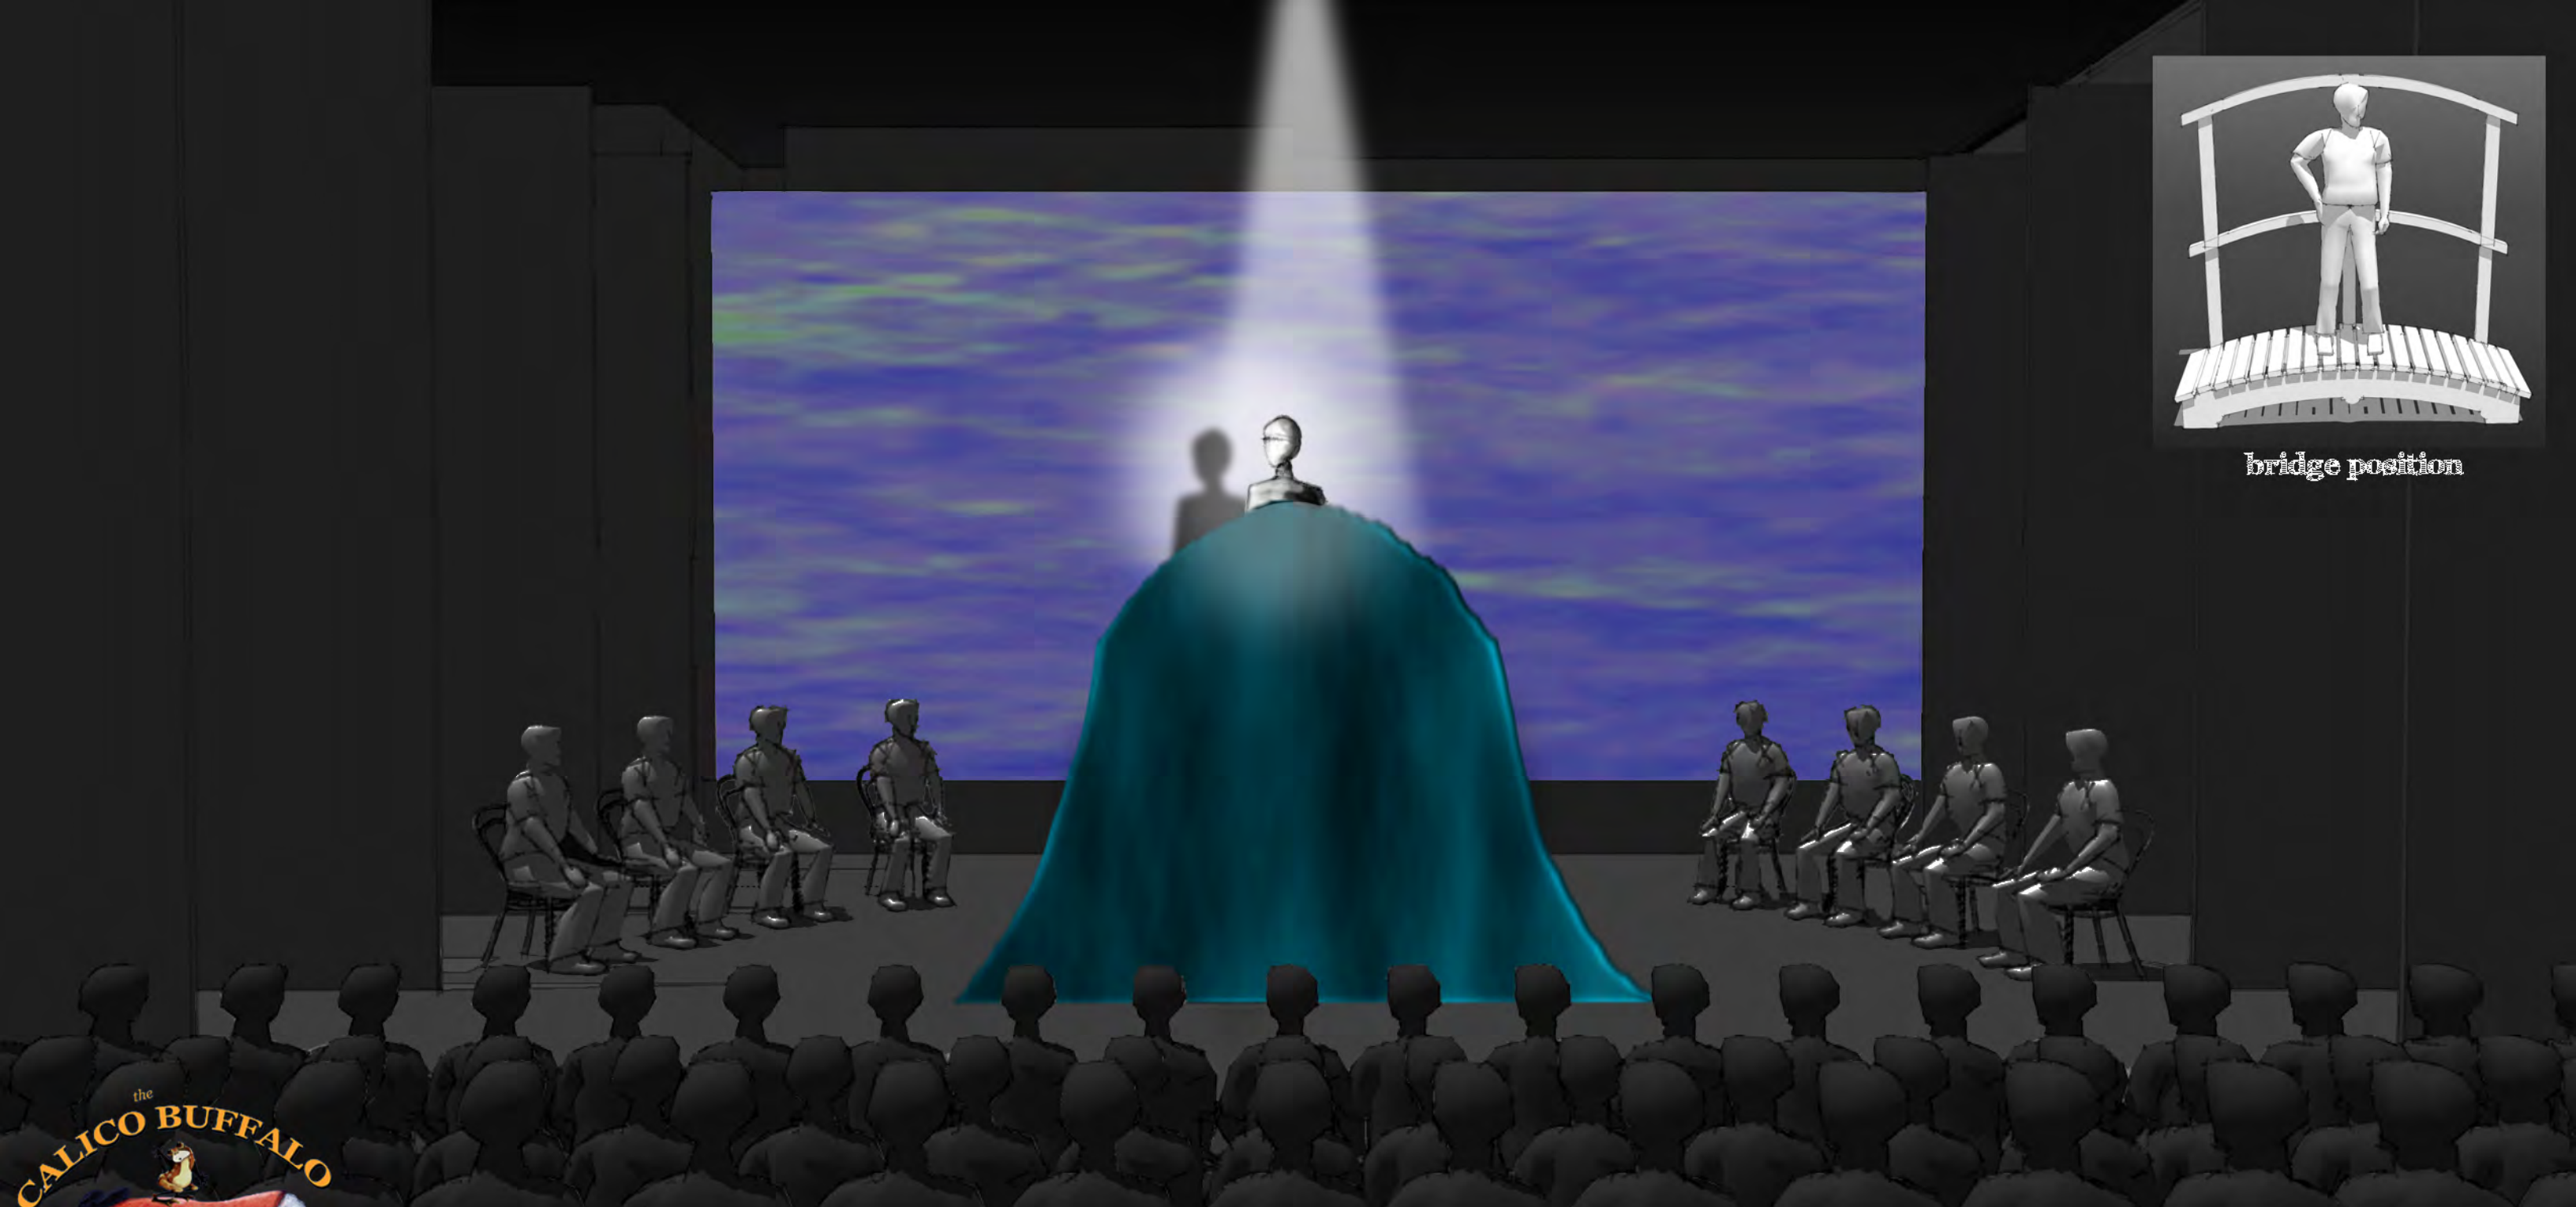

the
CALICO BUFFALO

a musical!

preliminary sketches
4/26/15

Northern Trail
(passage of time on cyc w/ rest in silhouette)

Written by EJ Stapleton
Directed by Craig George
Design by Robert Mark Morgan

the
CALICO BUFFALO

a musical!

preliminary sketches
4/26/15

Wolflands

(appearance of the Ancient One)

Written by EJ Stapleton
Directed by Craig George
Design by Robert Mark Morgan

bridge position

the
CALICO BUFFALO

a musical!